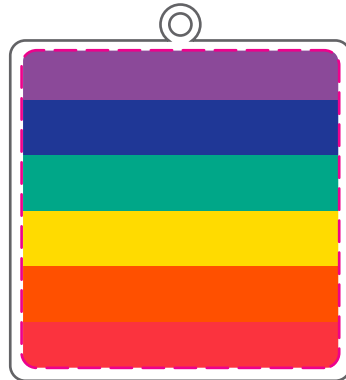

# 45mm Keyring Artwork Template

SIDE 1

SIDE 2

Description: 45mm Square Keyring

Item Size: 45 x 45mm

Artwork Size: APPROX 42 x 42mm