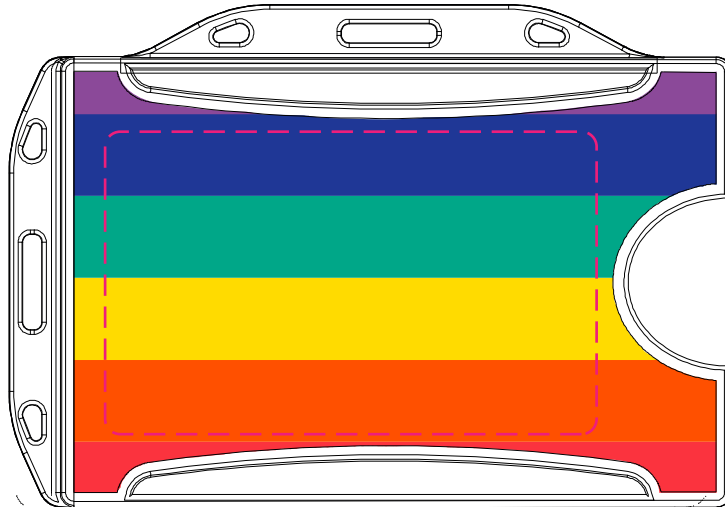

ID Card Holder Artwork Template

Description: ID Card Holder
Item Size: 100mm x 65mm
Artwork Size: APPROX 65mm x 40mm

Available colours

Further Notes

Any font smaller than this may not be legible.

Please note: If artwork is supplied and approved below this size then we cannot take responsibility if the wording is illegible after printing