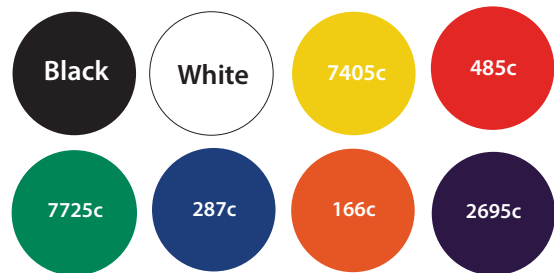

50x40mm rectangle Plastic Token Artwork Template

Side One

Side Two

Description: 50x40mm rectangle Plastic
Item Size: 50x40mm
Artwork Size: 47x37mm

Available colours

closest approximated colour match

Further Notes