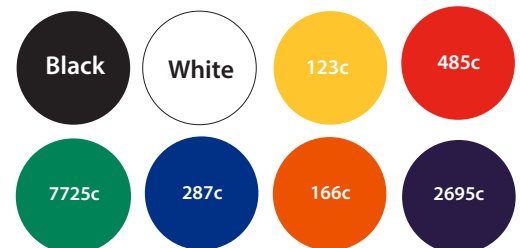

Spork Artwork Template

artwork area

Description: Spork
Item Size: 170mm x 35mm
Artwork Size: 54 x 19mm

Available colours

closest approximated colour match

Further Notes

Any font smaller than this may not be legible.