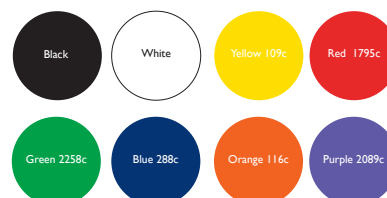

Heart Drink Stirrer Artwork Template

Description: Heart Shaped Drink Stirrer

Item Size: 170mm x 35mm

Artwork Size: APPROX 34mm x 29mm Diameter

Our Order Ref: 00000

Quantity: 00000

Item Colour: White

Pantone Print Ref: 00000000

Available colours

Further Notes

Any font smaller than this (6pt) may not be legible.

Please note: If artwork is supplied and approved below this size then we cannot take responsibility if the wording is illegible after printing