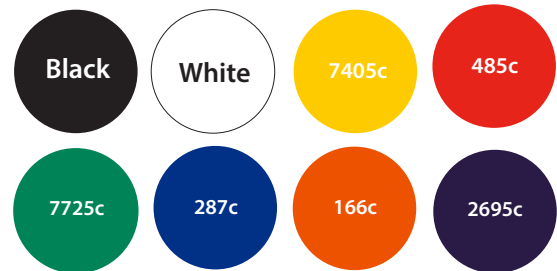

Square Drink Stirrer Artwork Template

Side 1

Side 2

Available colours

closest approximated colour match

Description: Drink Stirrer

Item Size: 170 x 30mm

Artwork Size: APPROX 29 x 29 mm Diameter