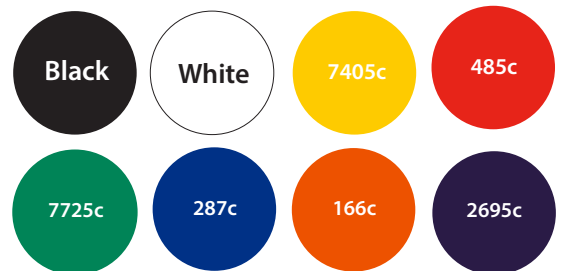

45mm Custom Shaped Keyring Artwork Template

(fit design into 45mm x 45mm space)

Description: 45mm Custom Shaped Keyring
Item Size: 45mm x 45mm
Artwork Size: dependent on design

Available colours

closest approximated colour match