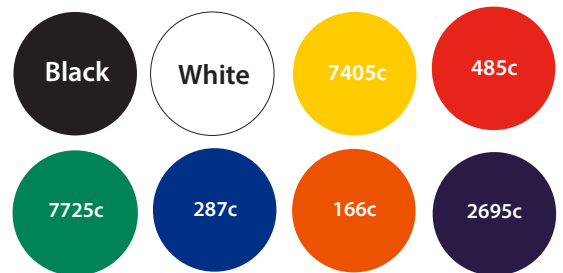

MASKMATE

Can use the eyedropper tool,
to change colour of the endcap,
carabiner and body colour

Description: MaskMate
Item Size: 100mm x 33mm
Artwork Size: 60mm x 23mm

Available colours

closest approximated colour match