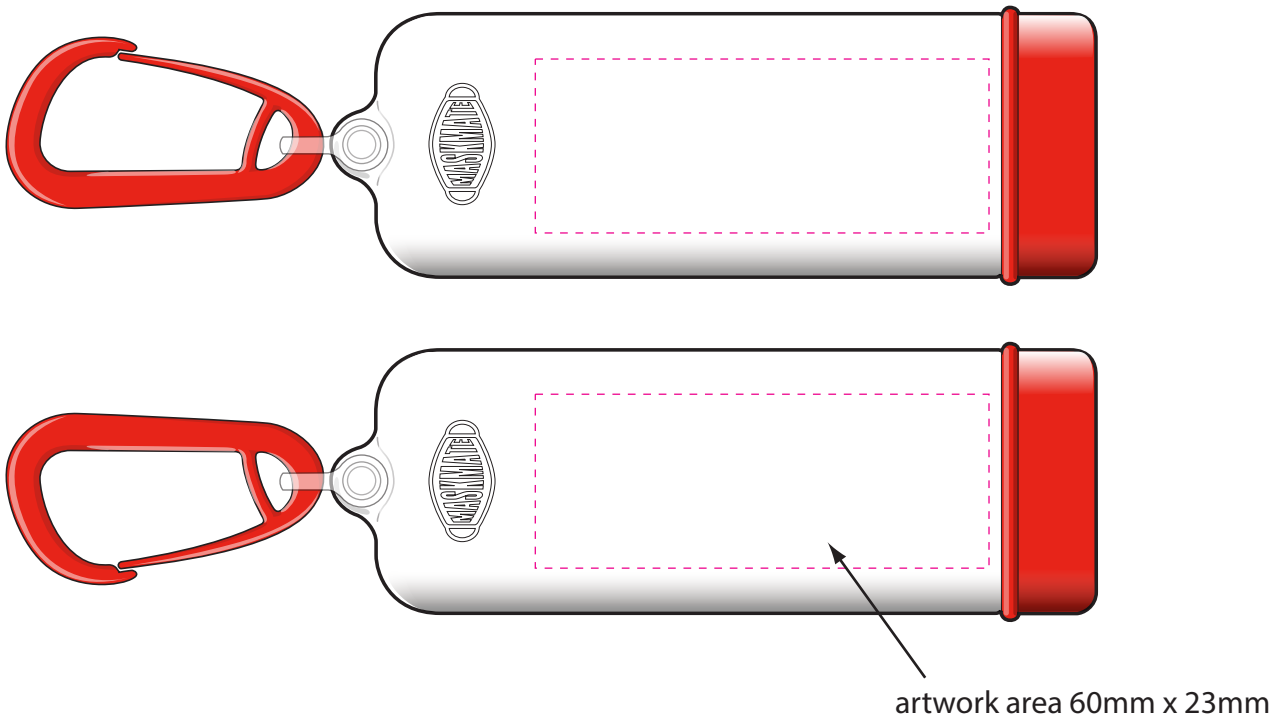

MASKMATE

Can use the eyedropper tool,
to change colour of the endcap,
carabiner and body colour

Description: MaskMate
Item Size: 100mm x 33mm
Artwork Size: 60mm x 23mm

Available colours

closest approximated colour match