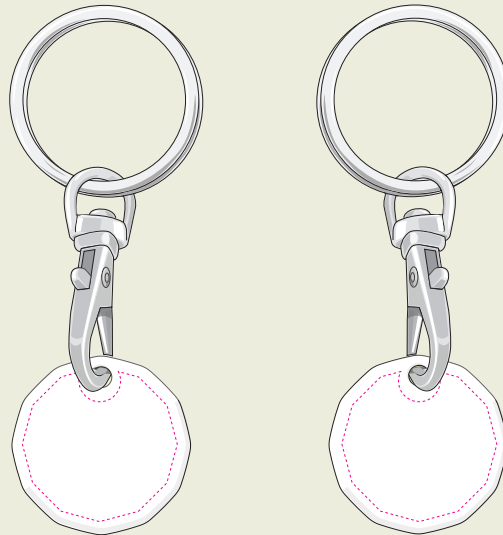

TROLLEY COIN KEYRING

Description: Trolley Coin Keyring

Dimensions: 23.6mm diameter

Print Area: 21mm diameter

ORDER: XXXXX

ARTWORK TEMPLATE

FRONT

BACK

RECYCLED STANDARD COLOURS

rHIPS.b BIODEGRADABLE RANGE

Notes on Text and Colour.

Any font smaller than this may not be legible. (6pt)

Please note: If artwork is supplied and approved below this size, we cannot take responsibility for wording that is illegible after printing. Final printed colour may differ from this proof.

In recycled standard colours, flecks may occasionally appear due to formulation and recycling techniques.

Where Pantone references are provided we will endeavour to match them as closely as possible within the limitations of the CMYK digital printing process.