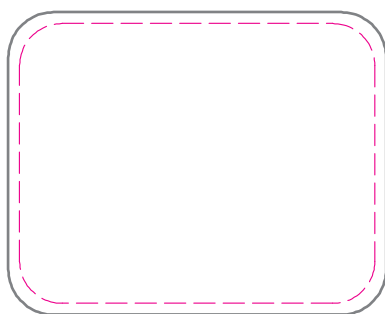

Plastic Token Rectangle 50x40mm Artwork Template

Side One

Side Two

Description: 50mm x 40mm Rectangle Token
Item Size: 50mm x 40mm
Artwork Size: 47mm x 37mm

Available colours

closest approximated colour match