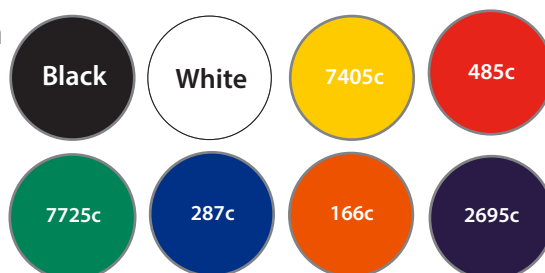

Plastic Token Rectangle 50x40mm Artwork Template

Side One

Side Two

Description: 50mm x 40mm Rectangle Token
Item Size: 50mm x 40mm
Artwork Size: 47mm x 37mm

Available colours

closest approximated colour match