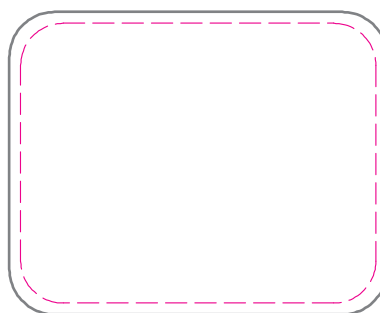

Plastic Token Rectangle 50x40mm Artwork Template

Side One

Side Two

Description: 50mm x 40mm Rectangle Token
Item Size: 50mm x 40mm
Artwork Size: 47mm x 37mm

Available colours

closest approximated colour match