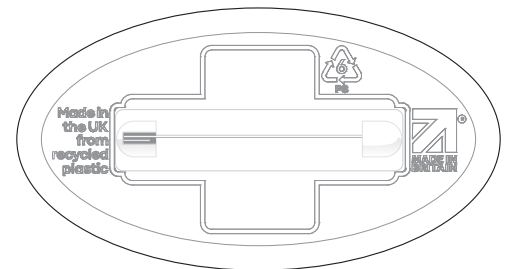

Essential Name Badge Oval [NB24-E-O]

Description: Essential Oval Name Badge

Dimensions: 64 x 35mm diameter

Logo Print Area: 62 x 33mm diameter

ORDER: XXXXX

ARTWORK TEMPLATE

FRONT

*Any font smaller than this may not be legible. (6pt/2.117mm)

BACK WITH: White Self Adhesive Pin

RECYCLED
STANDARD
COLOURS

White

rHIPS.b
BIODEGRADABLE
RANGE

Tor

Notes on Text and Colour.

Any font smaller than this may not be legible. (6pt)

Please note: If artwork is supplied and approved below this size, we cannot take responsibility for wording that is illegible after printing. Final printed colour may differ from this proof.