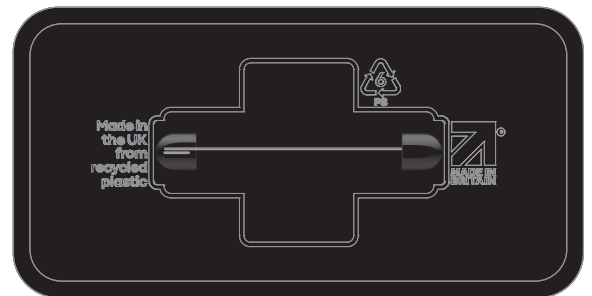

Chalkboard Name Badge

Rectangular Right Window [NB24-CH-RW]

Description: Chalkboard Name Badge

Rectangular Right Window

Dimensions: 75 x 38mm diameter

Logo Print Area: 22 x 34mm diameter

ORDER: XXXXX

**ARTWORK
TEMPLATE**

FRONT

*Any font smaller than this may not be legible. (6pt/2.117mm)

*Small text may fill in

BACK WITH: Black Self Adhesive Pin

RECYCLED
STANDARD
COLOURS

Black

Notes on Text and Colour.

Any font smaller than this may not be legible. (6pt)