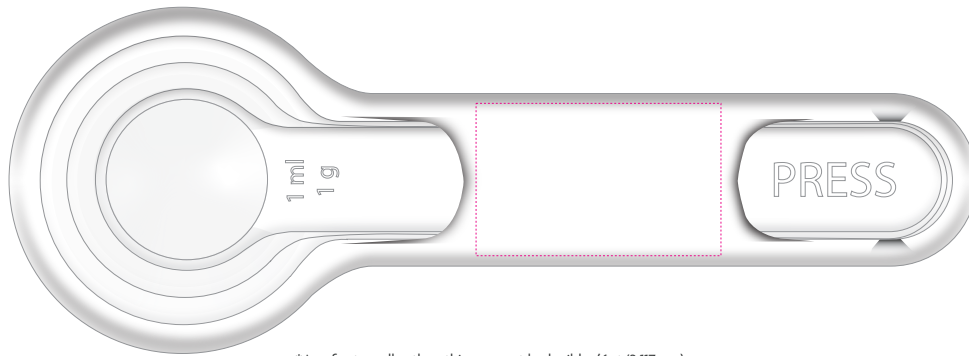

# MEASURING SPOON SET [MSS]

Description: Measuring Spoon Set

Dimensions: 128mm x 45mm

Print Area: 32mm x 20mm

**ORDER: XXXXX**

# ARTWORK TEMPLATE

\*Any font smaller than this may not be legible. (6pt/2.117mm)

Dashed line  
denotes maximum  
artwork area