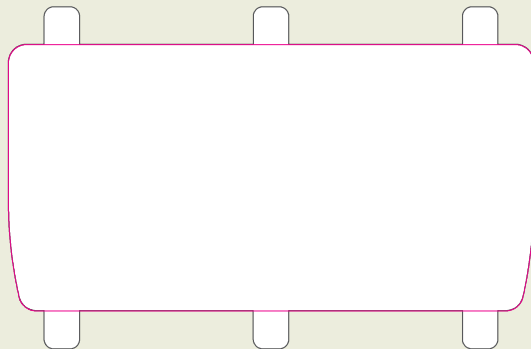

Eco Moto Essential Ice Scraper [EM23-EIS] ARTWORK

Description: Essential Ice Scraper

Dimensions: 171mm x 84mm

Print Area: 35mm x 70mm

ORDER: XXXXX

TEMPLATE

*Any font smaller than this may not be legible. (6pt/2.117mm)

RECYCLED
STANDARD
COLOURS

rHIPS.b
BIODEGRADABLE
RANGE

Notes on Text and Colour.

Any font smaller than this may not be legible. (6pt)

Please note: If artwork is supplied and approved below this size, we cannot take responsibility for wording that is illegible after printing. Final printed colour may differ from this proof.

In recycled standard colours, flecks may occasionally appear due to formulation and recycling techniques.

Where Pantone references are provided we will endeavour to match them as closely as possible within the limitations of the CMYK digital printing process.